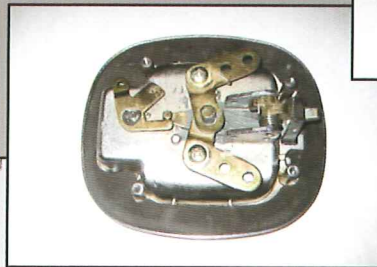

**Real
Innovations!**

**Real
Advantages!**

BRAUN

At Braun, we are always looking for ways to improve the fit, function and quality of the features and options we offer. And not just for show, but for real advantage. Our newest innovation is our ultra-durable floating door latches.

New "Floating" Door Latch
Reduces the chance of
breaking or bending door
latch mechanisms.

Combined with
Braun SealTite
Doors, these are
the best built
storage and entry
doors in the
industry !!

Storage and entry door latches take a beating on ambulances. At the scene, storage doors are yanked open and slammed closed frequently. The latch and handle mechanisms take the brunt of the force. Traditional handles are connected to tie rods and the latch whether locked or unlocked. Our new design, disengages the tie rod from the handle when the door is locked, allowing the mechanism to "float free", reducing the chance of bending or breaking the handle or tie rods, especially when pulling on a locked door handle. And the deep pocket and beefy handle make it easier to grip, even when wearing gloves.