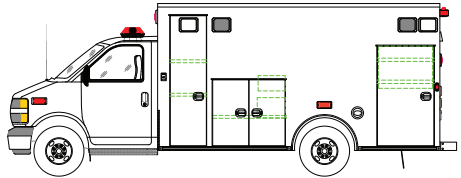

Chief XL

Glove Box Holder/Dispenser:

The Glove Box Holder/Dispenser mounted in the standard location above the side entry door provides easy, convenient storage and access to three different glove sizes. This popular feature can also be installed in custom locations such as above the rear entry doors or the lower right wall with a choice of one, two or three.