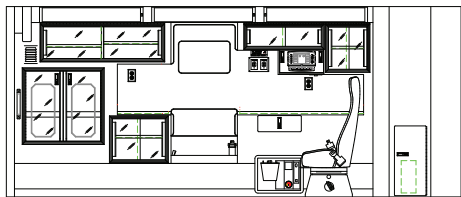

## Chief XL

This ambulance provides the optimum in room, storage, and comfort. Built on the Ford E-450, F-450 chassis, Chevy G-4500 or C-4500 chassis, you get a powerful vehicle with one of the highest usable payloads in the industry. The Chief XL boasts headroom height of 72" while taking advantage of the length to provide maximum storage both inside and out. Available in our standard package or customized to meet your specific requirements, the Chief XL provides value, comfort, and safety for both the patients and crew.

### Glove Box Holder/Dispenser:

The Glove Box Holder/Dispenser mounted in the standard location above the side entry door provides easy, convenient storage and access to three different glove sizes. This popular feature can also be installed in custom locations such as above the rear entry doors or the lower right wall with a choice of one, two or three.