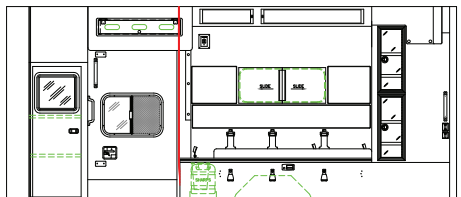

Chief XL

Glove Box Holder/Dispenser:

The Glove Box Holder/Dispenser mounted in the standard location above the side entry door provides easy, convenient storage and access to three different glove sizes. This popular feature can also be installed in custom locations such as above the rear entry doors or the lower right wall with a choice of one, two or three.