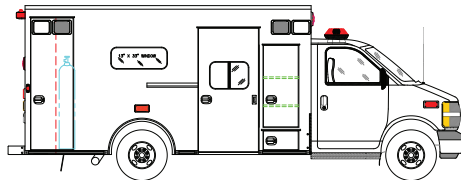

Chief XL

Glove Box Holder/Dispenser:

The Glove Box Holder/Dispenser mounted in the standard location above the side entry door provides easy, convenient storage and access to three different glove sizes. This popular feature can also be installed in custom locations such as above the rear entry doors or the lower right wall with a choice of one, two or three.